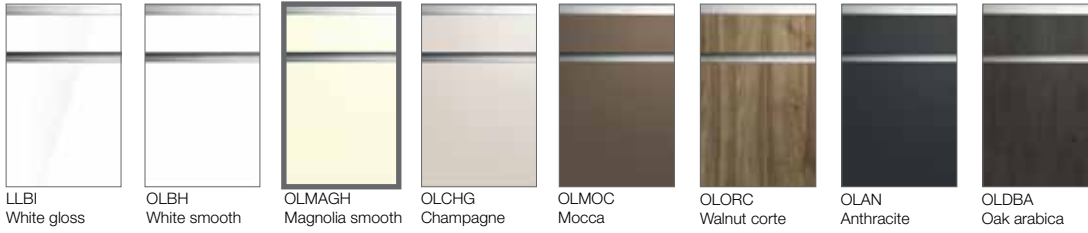

LAMINATED

LACQUER HIGH GLOSS

VENEER MATTE

CABINET

HANDLE

CAMAR HANG

BLUMOTION

BLUM MOVENTO

ASSEMBLED

PRIME
SINGLE FLOATING
SET P05