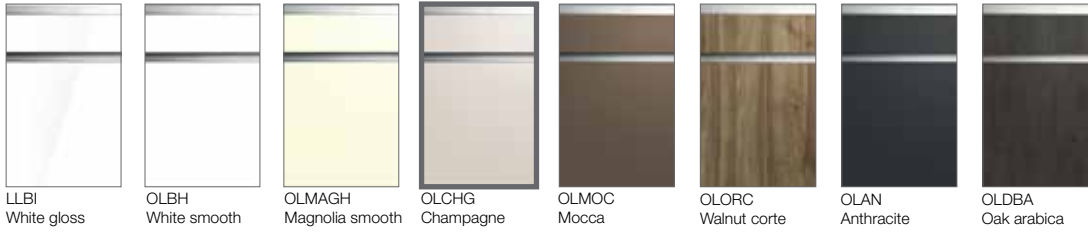

HANDLE

CAMAR HANG

BLUMOTION

BLUM MOVENTO

ASSEMBLED

PRIME  
SINGLE FLOATING  
SET P06

LAMINATED

LACQUER HIGH GLOSS