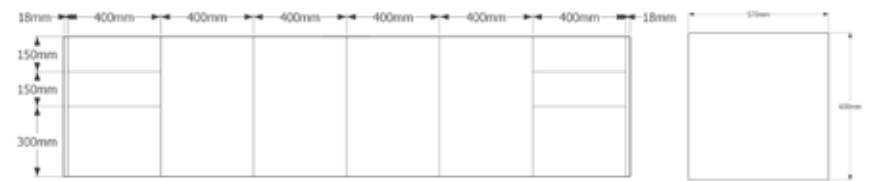

CABINET

HANDLE

CAMAR HANG

BLUMOTION

BLUM MOVENTO

ASSEMBLED

PRIME  
SINGLE FLOATING  
SET P10

*SINGLE VANITIES*  
*FREE STANDING*