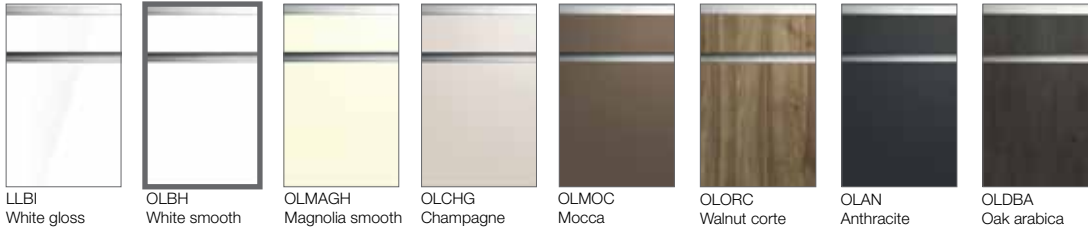

ASSEMBLED

PRIME  
SINGLE FLOATING  
SET P08

*DOUBLE VANITIES*  
*FLOATING*

LAMINATED

LACQUER HIGH GLOSS

VENEER MATTE

CABINET

HANDLE