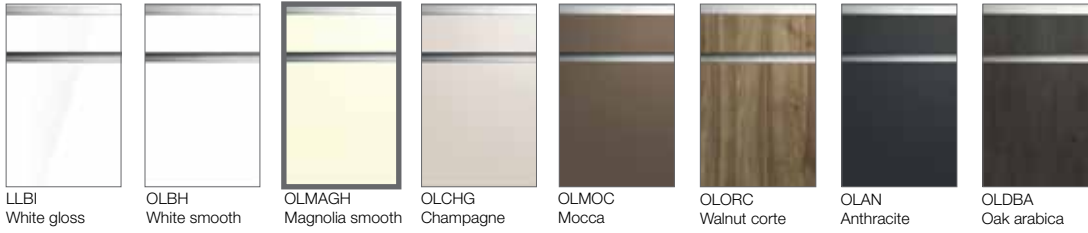

BLUMOTION

BLUM MOVENTO

ASSEMBLED

PRIME  
S. FREE STANDING  
SET P13

LAMINATED

LACQUER HIGH GLOSS

VENEER MATTE

CABINET