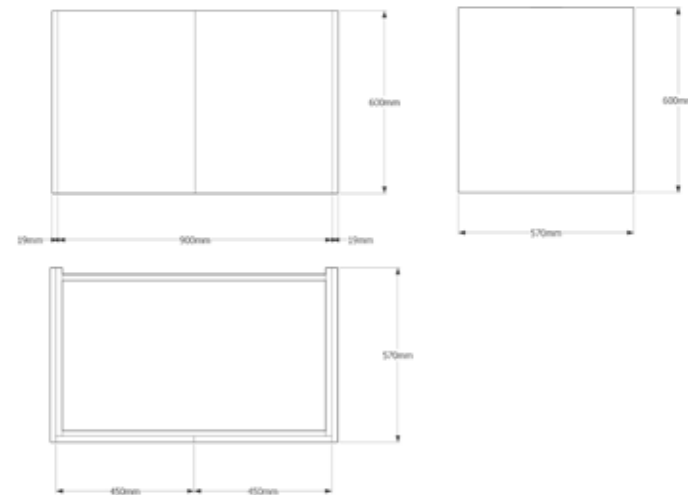

LAMINATED

LACQUER HIGH GLOSS

VENEER MATTE

CABINET

HANDLE

CAMAR HANG

BLUMOTION

ASSEMBLED

PRIME
SINGLE FLOATING
SET P04