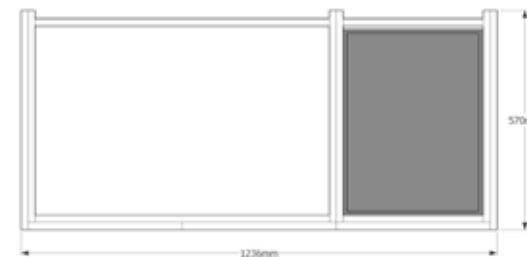

BLUMOTION

BLUM MOVENTO

ASSEMBLED

PRIME  
SINGLE FLOATING  
SET P05

LAMINATED

LACQUER HIGH GLOSS

VENEER MATTE

CABINET