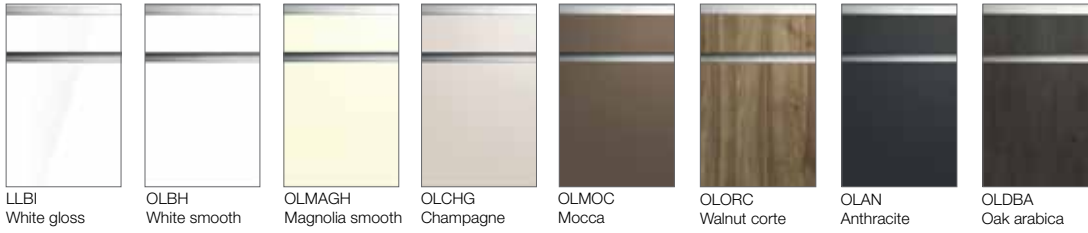

**HANS KRUG**

FINE EUROPEAN CABINETS

---

*VANITIES COLLECTION*

*2017*

*SINGLE VANITIES*  
*FLOATING*

LAMINATED

LACQUER HIGH GLOSS