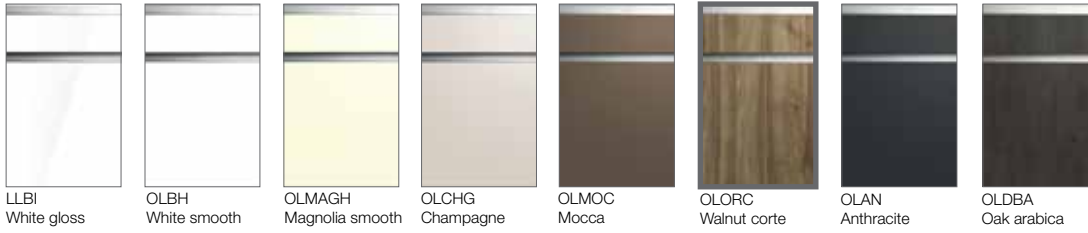

LAMINATED

LACQUER HIGH GLOSS

veneER MATTE

CABINET

HANDLE

LEGS

BLUMOTION

BLUM MOVENTO

ASSEMBLED