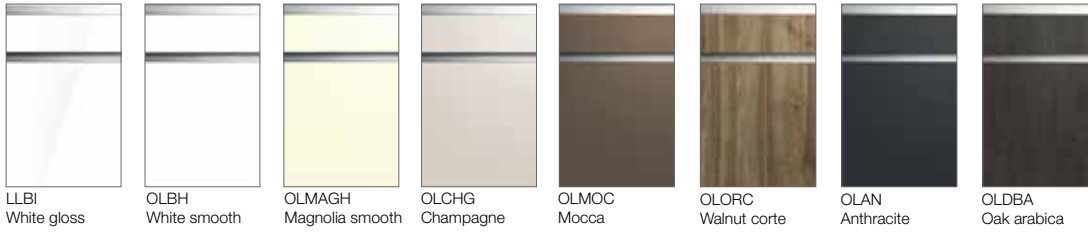

LAMINATED

LACQUER HIGH GLOSS

VENEER MATTE

CABINET

HANDLE

CAMAR HANG

BLUMOTION

ASSEMBLED

PRIME
SINGLE FLOATING
SET P04