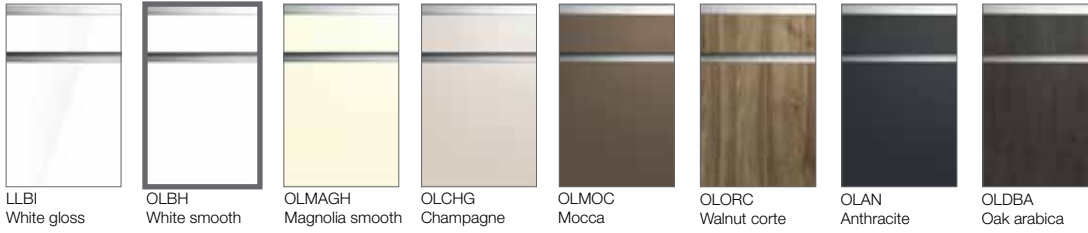

LAMINATED

LACQUER HIGH GLOSS

VENEER MATTE

CABINET

HANDLE

LEGS

BLUMOTION

ASSEMBLED

PRIME
S. FREE STANDING
SET P11