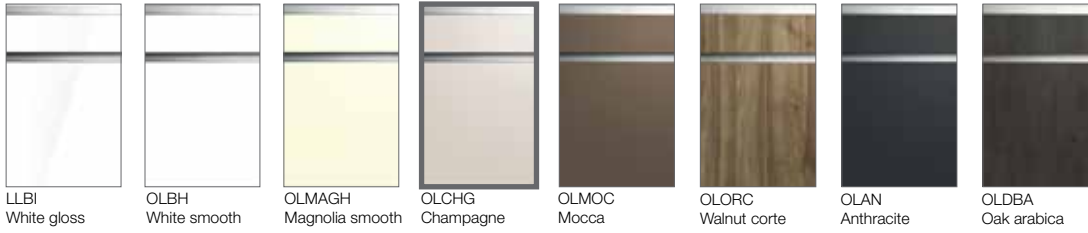

HANDLE

LEGS

BLUMOTION

BLUM MOVENTO

ASSEMBLED

PRIME  
S. FREE STANDING  
SET P14

*DOUBLE VANITIES*  
*FREE STANDING*

LAMINATED