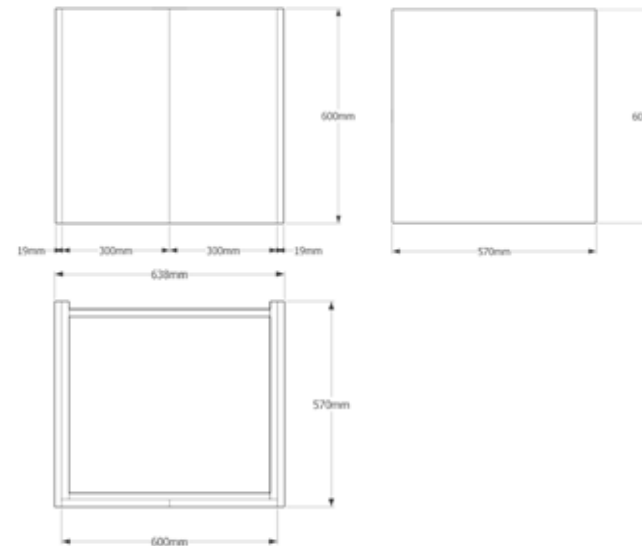

LACQUER HIGH GLOSS

VEENEER MATTE

CABINET

HANDLE

CAMAR HANG

BLUMOTION

ASSEMBLED

PRIME  
SINGLE FLOATING  
SET P02