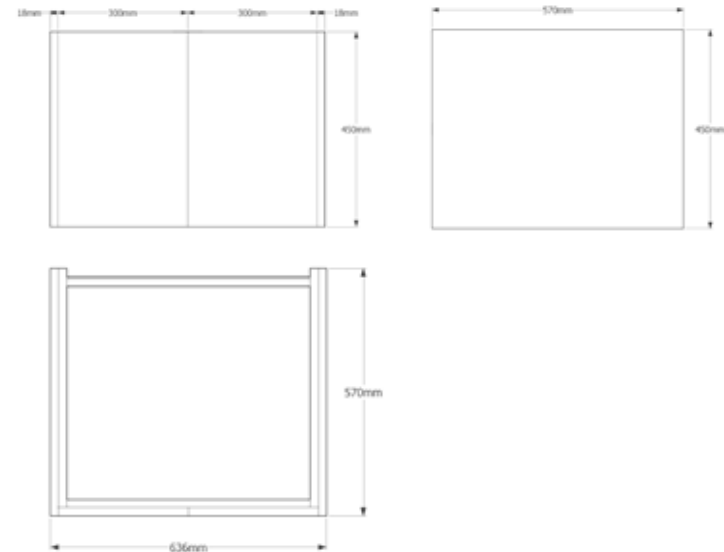

VENEER MATTE

CABINET

HANDLE

CAMAR HANG

BLUMOTION

ASSEMBLED

PRIME  
SINGLE FLOATING  
SET P01

LAMINATED