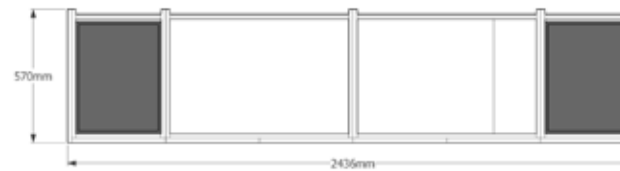

CABINET

HANDLE

CAMAR HANG

BLUMOTION

BLUM MOVENTO

ASSEMBLED

PRIME  
SINGLE FLOATING  
SET P10

*SINGLE VANITIES*  
*FREE STANDING*