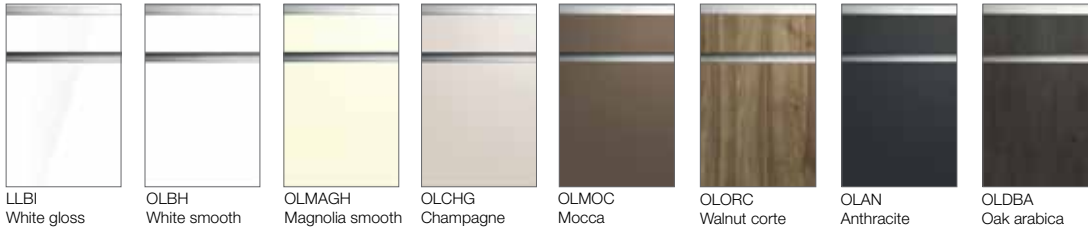

BLUMOTION

BLUM MOVENTO

ASSEMBLED

PRIME  
SINGLE FLOATING  
SET P05

LAMINATED

LACQUER HIGH GLOSS

VENEER MATTE

CABINET