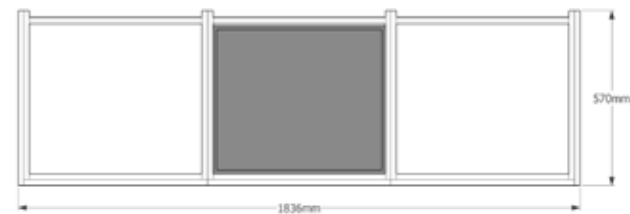

LAMINATED

LACQUER HIGH GLOSS

VENEER MATTE

CABINET

HANDLE

CAMAR HANG

BLUMOTION

BLUM MOVENTO

ASSEMBLED

PRIME
SINGLE FLOATING
SET P09