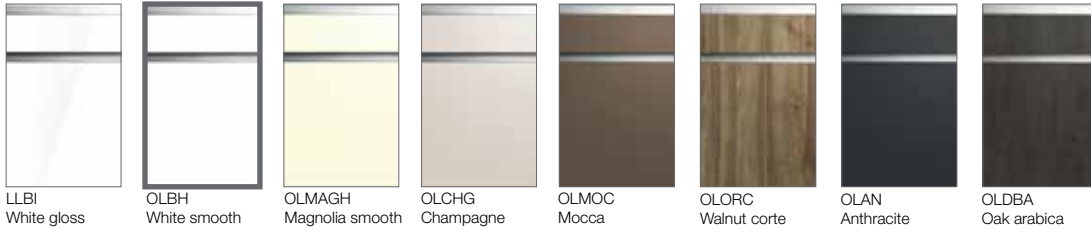

LAMINATED

LACQUER HIGH GLOSS

VENEER MATTE

CABINET

HANDLE

CAMAR HANG

BLUMOTION

BLUM MOVENTO

ASSEMBLED

PRIME
SINGLE FLOATING
SET P08