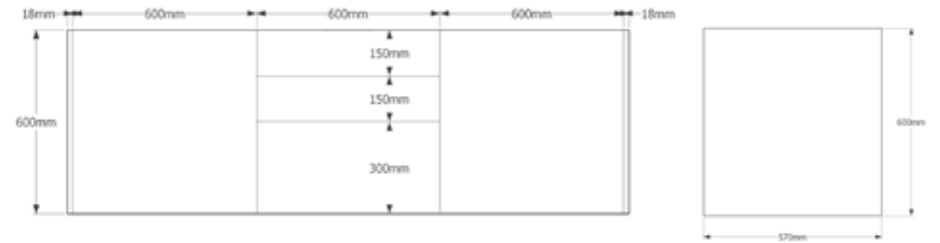

LAMINATED

LACQUER HIGH GLOSS

VENEER MATTE

CABINET

HANDLE

CAMAR HANG

BLUMOTION

BLUM MOVENTO

ASSEMBLED

PRIME
SINGLE FLOATING
SET P09