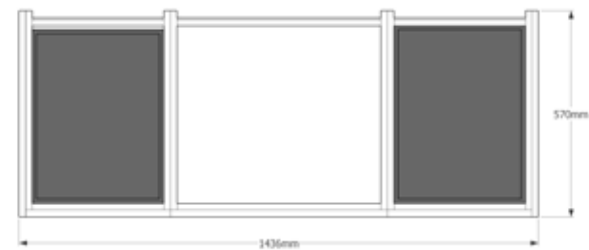

VENEER MATTE

CABINET

HANDLE

CAMAR HANG

BLUMOTION

BLUM MOVENTO

ASSEMBLED

PRIME  
SINGLE FLOATING  
SET P07