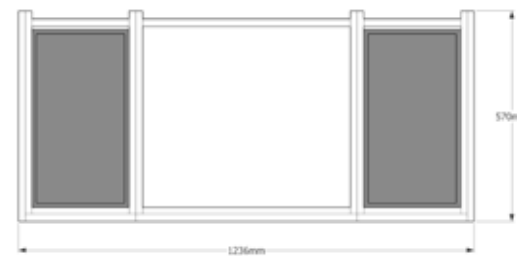

HANDLE

CAMAR HANG

BLUMOTION

BLUM MOVENTO

ASSEMBLED

PRIME  
SINGLE FLOATING  
SET P06

LAMINATED

LACQUER HIGH GLOSS