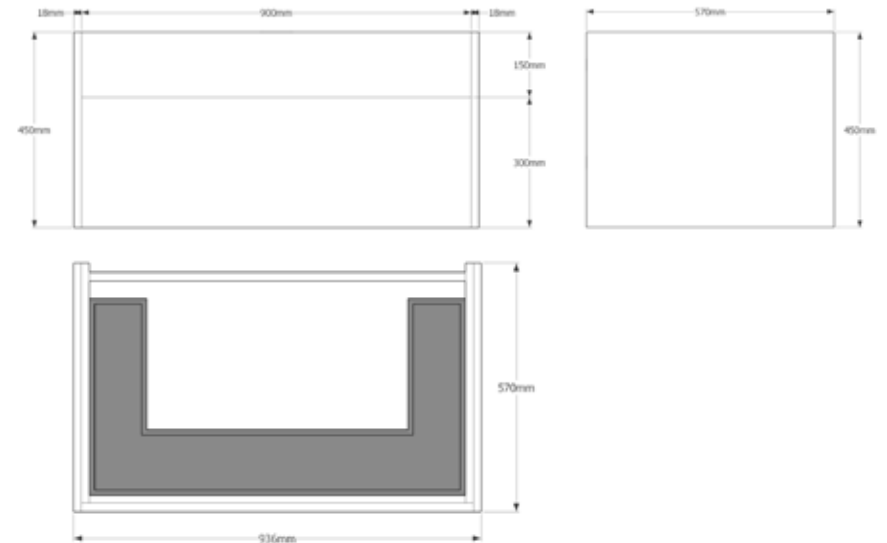

PRIME  
SINGLE FLOATING  
SET P03

LAMINATED

LACQUER HIGH GLOSS

VENEER MATTE

CABINET

HANDLE

CAMAR HANG

BLUMOTION