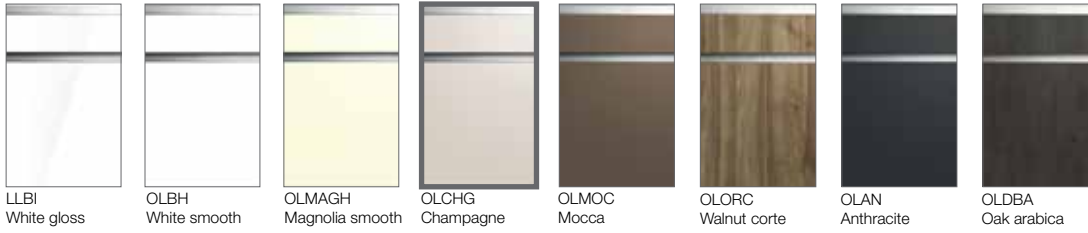

LAMINATED

LACQUER HIGH GLOSS

VENEER MATTE

CABINET

HANDLE

CAMAR HANG

BLUM MOVENTO

ASSEMBLED

PRIME
SINGLE FLOATING
SET P03