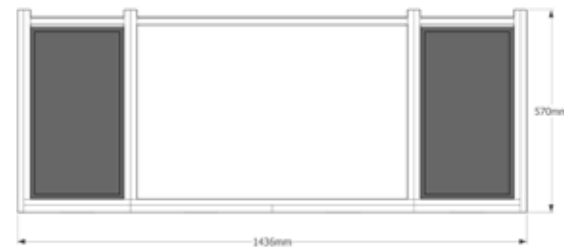

ASSEMBLED

PRIME  
SINGLE FLOATING  
SET P08

*DOUBLE VANITIES*  
*FLOATING*

LAMINATED

LACQUER HIGH GLOSS

VENEER MATTE

CABINET

HANDLE