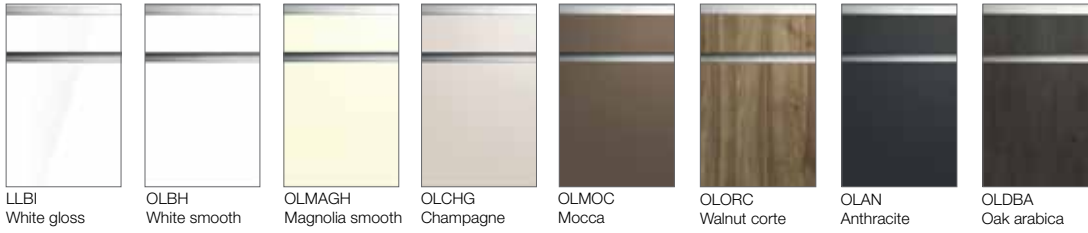

**HANS KRUG**

FINE EUROPEAN CABINETS

---

*VANITIES COLLECTION*

*2017*

*SINGLE VANITIES*  
*FLOATING*

LAMINATED

LACQUER HIGH GLOSS

VENEER MATTE

CABINET

HANDLE

CAMAR HANG

BLUMOTION

ASSEMBLED

PRIME  
SINGLE FLOATING  
SET P01

LAMINATED